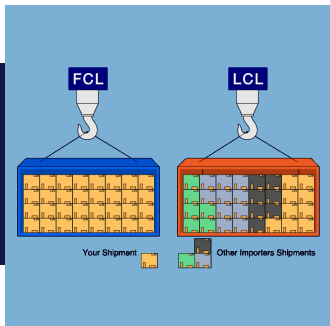

Our services include:

LCL & FCL:

Whether you need Less Than Container Load (LCL) or Full Container Load (FCL) shipping services, we optimize shipping options to fit your cargo size & budget.

RORO (Roll-On/Roll-Off):

Our RORO services ensure safe delivery to global destinations for vehicles, heavy machinery, and oversized cargo.

Specialised Cargo Handling:

We specialise in managing unique & specialised cargo requirements, providing tailored solutions to transport delicate, oversized, or unusual goods with precision & care.